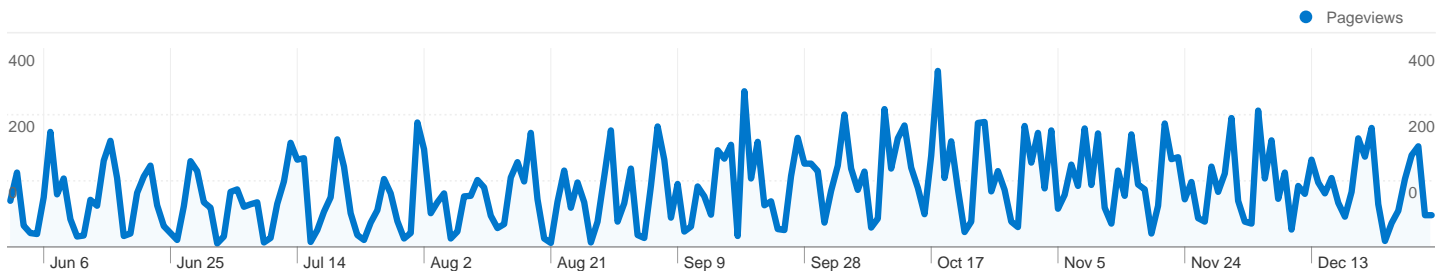

Pages on this site were viewed a total of 25,079 times

25,079 Pageviews

17,599 Unique Views

42.85% Bounce Rate

Top Content

Pages	Pageviews	% Pageviews
/index.php?ID=Logistics_Germany	3,858	15.38%
/	3,091	12.33%
/index.php?ID=Transportation_Germany	2,814	11.22%
/index.php?ID=Logistics_Transportation_Germany&city=Frankfurt	1,111	4.43%
/index.php?ID=Logistics_Transportation_Germany&city=Hamburg	1,039	4.14%