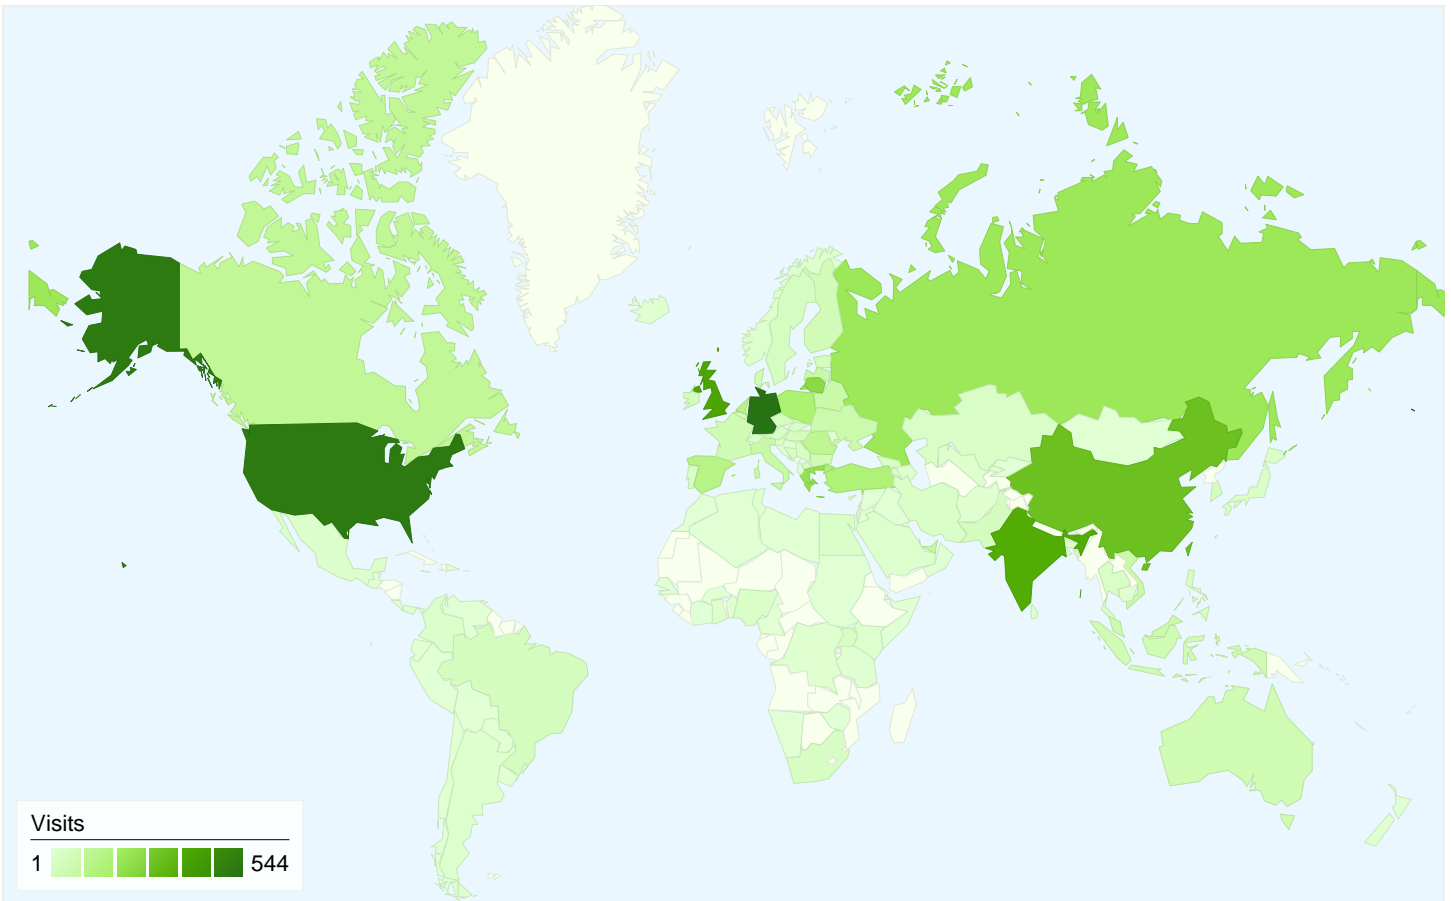

**4,437 people visited this site**

 **5,661** Visits

 **4,437** Absolute Unique Visitors

 **25,079** Pageviews

 **4.43** Average Pageviews

 **00:04:06** Time on Site

 **42.85%** Bounce Rate

 **78.04%** New Visits

**Technical Profile**

Browser	Visits	% visits
Internet Explorer	2,228	39.36%
Firefox	1,561	27.57%
Chrome	1,317	23.26%
Safari	296	5.23%
Opera	196	3.46%

All traffic sources sent a total of 5,661 visits

-  11.18% Direct Traffic
-  16.23% Referring Sites
-  72.58% Search Engines

- Search Engines  
4,109.00 (72.58%)
- Referring Sites  
919.00 (16.23%)
- Direct Traffic  
633.00 (11.18%)

## 5,661 visits came from 124 countries/territories