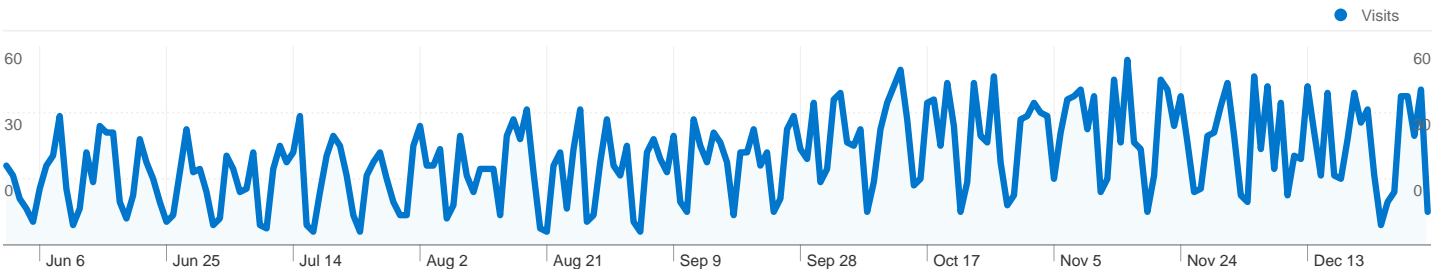

**Site Usage**

 **5,661** Visits

 **42.85%** Bounce Rate

 **25,079** Pageviews

 **00:04:06** Avg. Time on Site

 **4.43** Pages/Visit

 **78.04%** % New Visits

**Visitors Overview**

**4,437 people visited this site**

 **5,661** Visits

 **4,437** Absolute Unique Visitors

 **25,079** Pageviews

 **4.43** Average Pageviews

 **00:04:06** Time on Site

 **42.85%** Bounce Rate

 **78.04%** New Visits

**Technical Profile**

Browser	Visits	% visits
Internet Explorer	2,228	39.36%
Firefox	1,561	27.57%
Chrome	1,317	23.26%
Safari	296	5.23%
Opera	196	3.46%

All traffic sources sent a total of 5,661 visits

-  11.18% Direct Traffic
-  16.23% Referring Sites
-  72.58% Search Engines

### Site Usage

Country/Territory	Visits	Pages/Visit	Avg. Time on Site	% New Visits	Bounce Rate
Germany	544	3.31	00:02:25	86.40%	47.43%
United States	516	3.78	00:03:11	80.81%	47.48%
United Kingdom	380	3.99	00:03:42	83.95%	38.42%
India	360	5.05	00:05:08	80.83%	43.06%
China	304	5.73	00:07:39	49.01%	35.53%
Lithuania	240	6.92	00:05:44	72.50%	33.33%
Greece	218	2.92	00:02:12	69.72%	55.05%
Russia	201	5.08	00:05:41	73.13%	39.80%
Poland	160	4.11	00:03:51	82.50%	45.00%