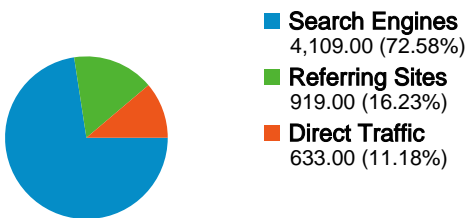

**Site Usage**

 **5,661** Visits

 **42.85%** Bounce Rate

 **25,079** Pageviews

 **00:04:06** Avg. Time on Site

 **4.43** Pages/Visit

 **78.04%** % New Visits

**Visitors Overview**

**Visitors**  
**4,437**

**Map Overlay**

**Traffic Sources Overview**

**Content Overview**

Pages	Pageviews	% Pageviews
/index.php?ID=Logistics_Germ	3,858	15.38%
/	3,091	12.33%
/index.php?ID=Transportation_	2,814	11.22%
/index.php?ID=Logistics_Trans	1,111	4.43%
/index.php?ID=Logistics_Trans	1,039	4.14%

**4,437 people visited this site**

 **5,661** Visits

 **4,437** Absolute Unique Visitors

 **25,079** Pageviews

 **4.43** Average Pageviews

 **00:04:06** Time on Site

 **42.85%** Bounce Rate

 **78.04%** New Visits

### Site Usage

Country/Territory	Visits	Pages/Visit	Avg. Time on Site	% New Visits	Bounce Rate
Germany	544	3.31	00:02:25	86.40%	47.43%
United States	516	3.78	00:03:11	80.81%	47.48%
United Kingdom	380	3.99	00:03:42	83.95%	38.42%
India	360	5.05	00:05:08	80.83%	43.06%
China	304	5.73	00:07:39	49.01%	35.53%
Lithuania	240	6.92	00:05:44	72.50%	33.33%
Greece	218	2.92	00:02:12	69.72%	55.05%
Russia	201	5.08	00:05:41	73.13%	39.80%
Poland	160	4.11	00:03:51	82.50%	45.00%