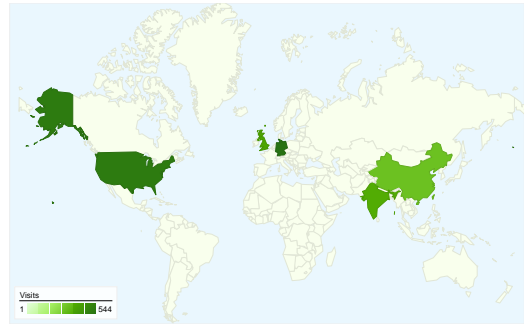

**Visitors**  
**4,437**

**Map Overlay**

**Traffic Sources Overview**

**Content Overview**

Pages	Pageviews	% Pageviews
/index.php?ID=Logistics_Germ	3,858	15.38%
/	3,091	12.33%
/index.php?ID=Transportation_	2,814	11.22%
/index.php?ID=Logistics_Trans	1,111	4.43%
/index.php?ID=Logistics_Trans	1,039	4.14%

## 5,661 visits came from 124 countries/territories

### Site Usage

Country/Territory	Visits	Pages/Visit	Avg. Time on Site	% New Visits	Bounce Rate
Germany	544	3.31	00:02:25	86.40%	47.43%
United States	516	3.78	00:03:11	80.81%	47.48%
United Kingdom	380	3.99	00:03:42	83.95%	38.42%
India	360	5.05	00:05:08	80.83%	43.06%
China	304	5.73	00:07:39	49.01%	35.53%
Lithuania	240	6.92	00:05:44	72.50%	33.33%
Greece	218	2.92	00:02:12	69.72%	55.05%
Russia	201	5.08	00:05:41	73.13%	39.80%
Poland	160	4.11	00:03:51	82.50%	45.00%

## Top Content

Pages	Pageviews	% Pageviews
/index.php?ID=Logistics_Germany	3,858	15.38%
/	3,091	12.33%
/index.php?ID=Transportation_Germany	2,814	11.22%
/index.php?ID=Logistics_Transportation_Germany&city=Frankfurt	1,111	4.43%
/index.php?ID=Logistics_Transportation_Germany&city=Hamburg	1,039	4.14%