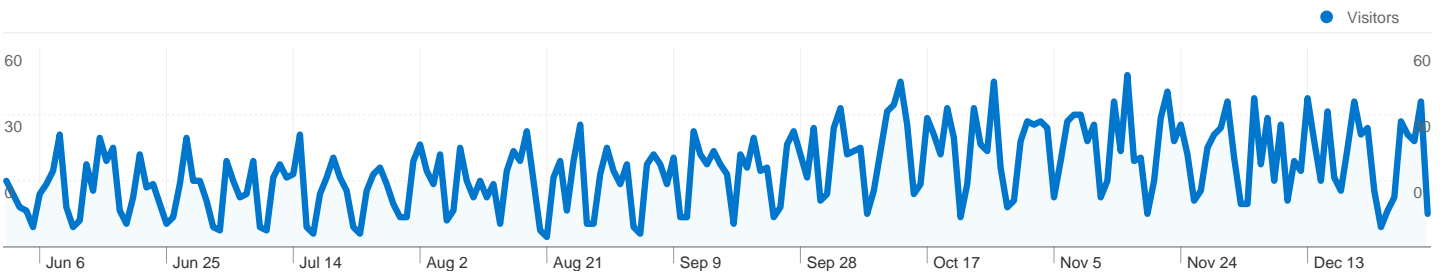

**Site Usage**

 **5,661** Visits

 **42.85%** Bounce Rate

 **25,079** Pageviews

 **00:04:06** Avg. Time on Site

 **4.43** Pages/Visit

 **78.04%** % New Visits

**Visitors Overview**

**Visitors**  
**4,437**

**Map Overlay**

**Traffic Sources Overview**

**Content Overview**

Pages	Pageviews	% Pageviews
/index.php?ID=Logistics_Germ	3,858	15.38%
/	3,091	12.33%
/index.php?ID=Transportation_	2,814	11.22%
/index.php?ID=Logistics_Trans	1,111	4.43%
/index.php?ID=Logistics_Trans	1,039	4.14%

**4,437 people visited this site**

 **5,661** Visits

 **4,437** Absolute Unique Visitors

 **25,079** Pageviews

 **4.43** Average Pageviews

 **00:04:06** Time on Site

 **42.85%** Bounce Rate

 **78.04%** New Visits

### Site Usage

Country/Territory	Visits	Pages/Visit	Avg. Time on Site	% New Visits	Bounce Rate
Germany	544	3.31	00:02:25	86.40%	47.43%
United States	516	3.78	00:03:11	80.81%	47.48%
United Kingdom	380	3.99	00:03:42	83.95%	38.42%
India	360	5.05	00:05:08	80.83%	43.06%
China	304	5.73	00:07:39	49.01%	35.53%
Lithuania	240	6.92	00:05:44	72.50%	33.33%
Greece	218	2.92	00:02:12	69.72%	55.05%
Russia	201	5.08	00:05:41	73.13%	39.80%
Poland	160	4.11	00:03:51	82.50%	45.00%