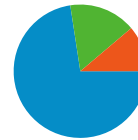

**4,437 people visited this site**

 **5,661** Visits

 **4,437** Absolute Unique Visitors

 **25,079** Pageviews

 **4.43** Average Pageviews

 **00:04:06** Time on Site

 **42.85%** Bounce Rate

 **78.04%** New Visits

**Technical Profile**

Browser	Visits	% visits
Internet Explorer	2,228	39.36%
Firefox	1,561	27.57%
Chrome	1,317	23.26%
Safari	296	5.23%
Opera	196	3.46%

All traffic sources sent a total of 5,661 visits

-  11.18% Direct Traffic
-  16.23% Referring Sites
-  72.58% Search Engines