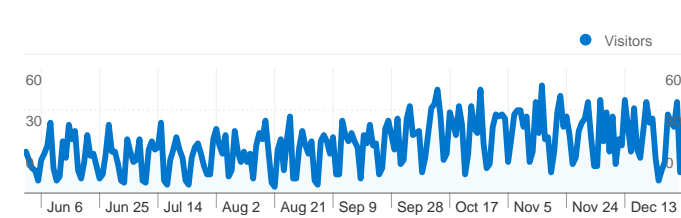

**Site Usage**

 **5,661** Visits

 **42.85%** Bounce Rate

 **25,079** Pageviews

 **00:04:06** Avg. Time on Site

 **4.43** Pages/Visit

 **78.04%** % New Visits

**Visitors Overview**

**4,437 people visited this site**

 **5,661** Visits

 **4,437** Absolute Unique Visitors

 **25,079** Pageviews

 **4.43** Average Pageviews

 **00:04:06** Time on Site

 **42.85%** Bounce Rate

 **78.04%** New Visits

## 5,661 visits came from 124 countries/territories

### Site Usage

Country/Territory	Visits	Pages/Visit	Avg. Time on Site	% New Visits	Bounce Rate
Germany	544	3.31	00:02:25	86.40%	47.43%
United States	516	3.78	00:03:11	80.81%	47.48%
United Kingdom	380	3.99	00:03:42	83.95%	38.42%
India	360	5.05	00:05:08	80.83%	43.06%
China	304	5.73	00:07:39	49.01%	35.53%
Lithuania	240	6.92	00:05:44	72.50%	33.33%
Greece	218	2.92	00:02:12	69.72%	55.05%
Russia	201	5.08	00:05:41	73.13%	39.80%
Poland	160	4.11	00:03:51	82.50%	45.00%